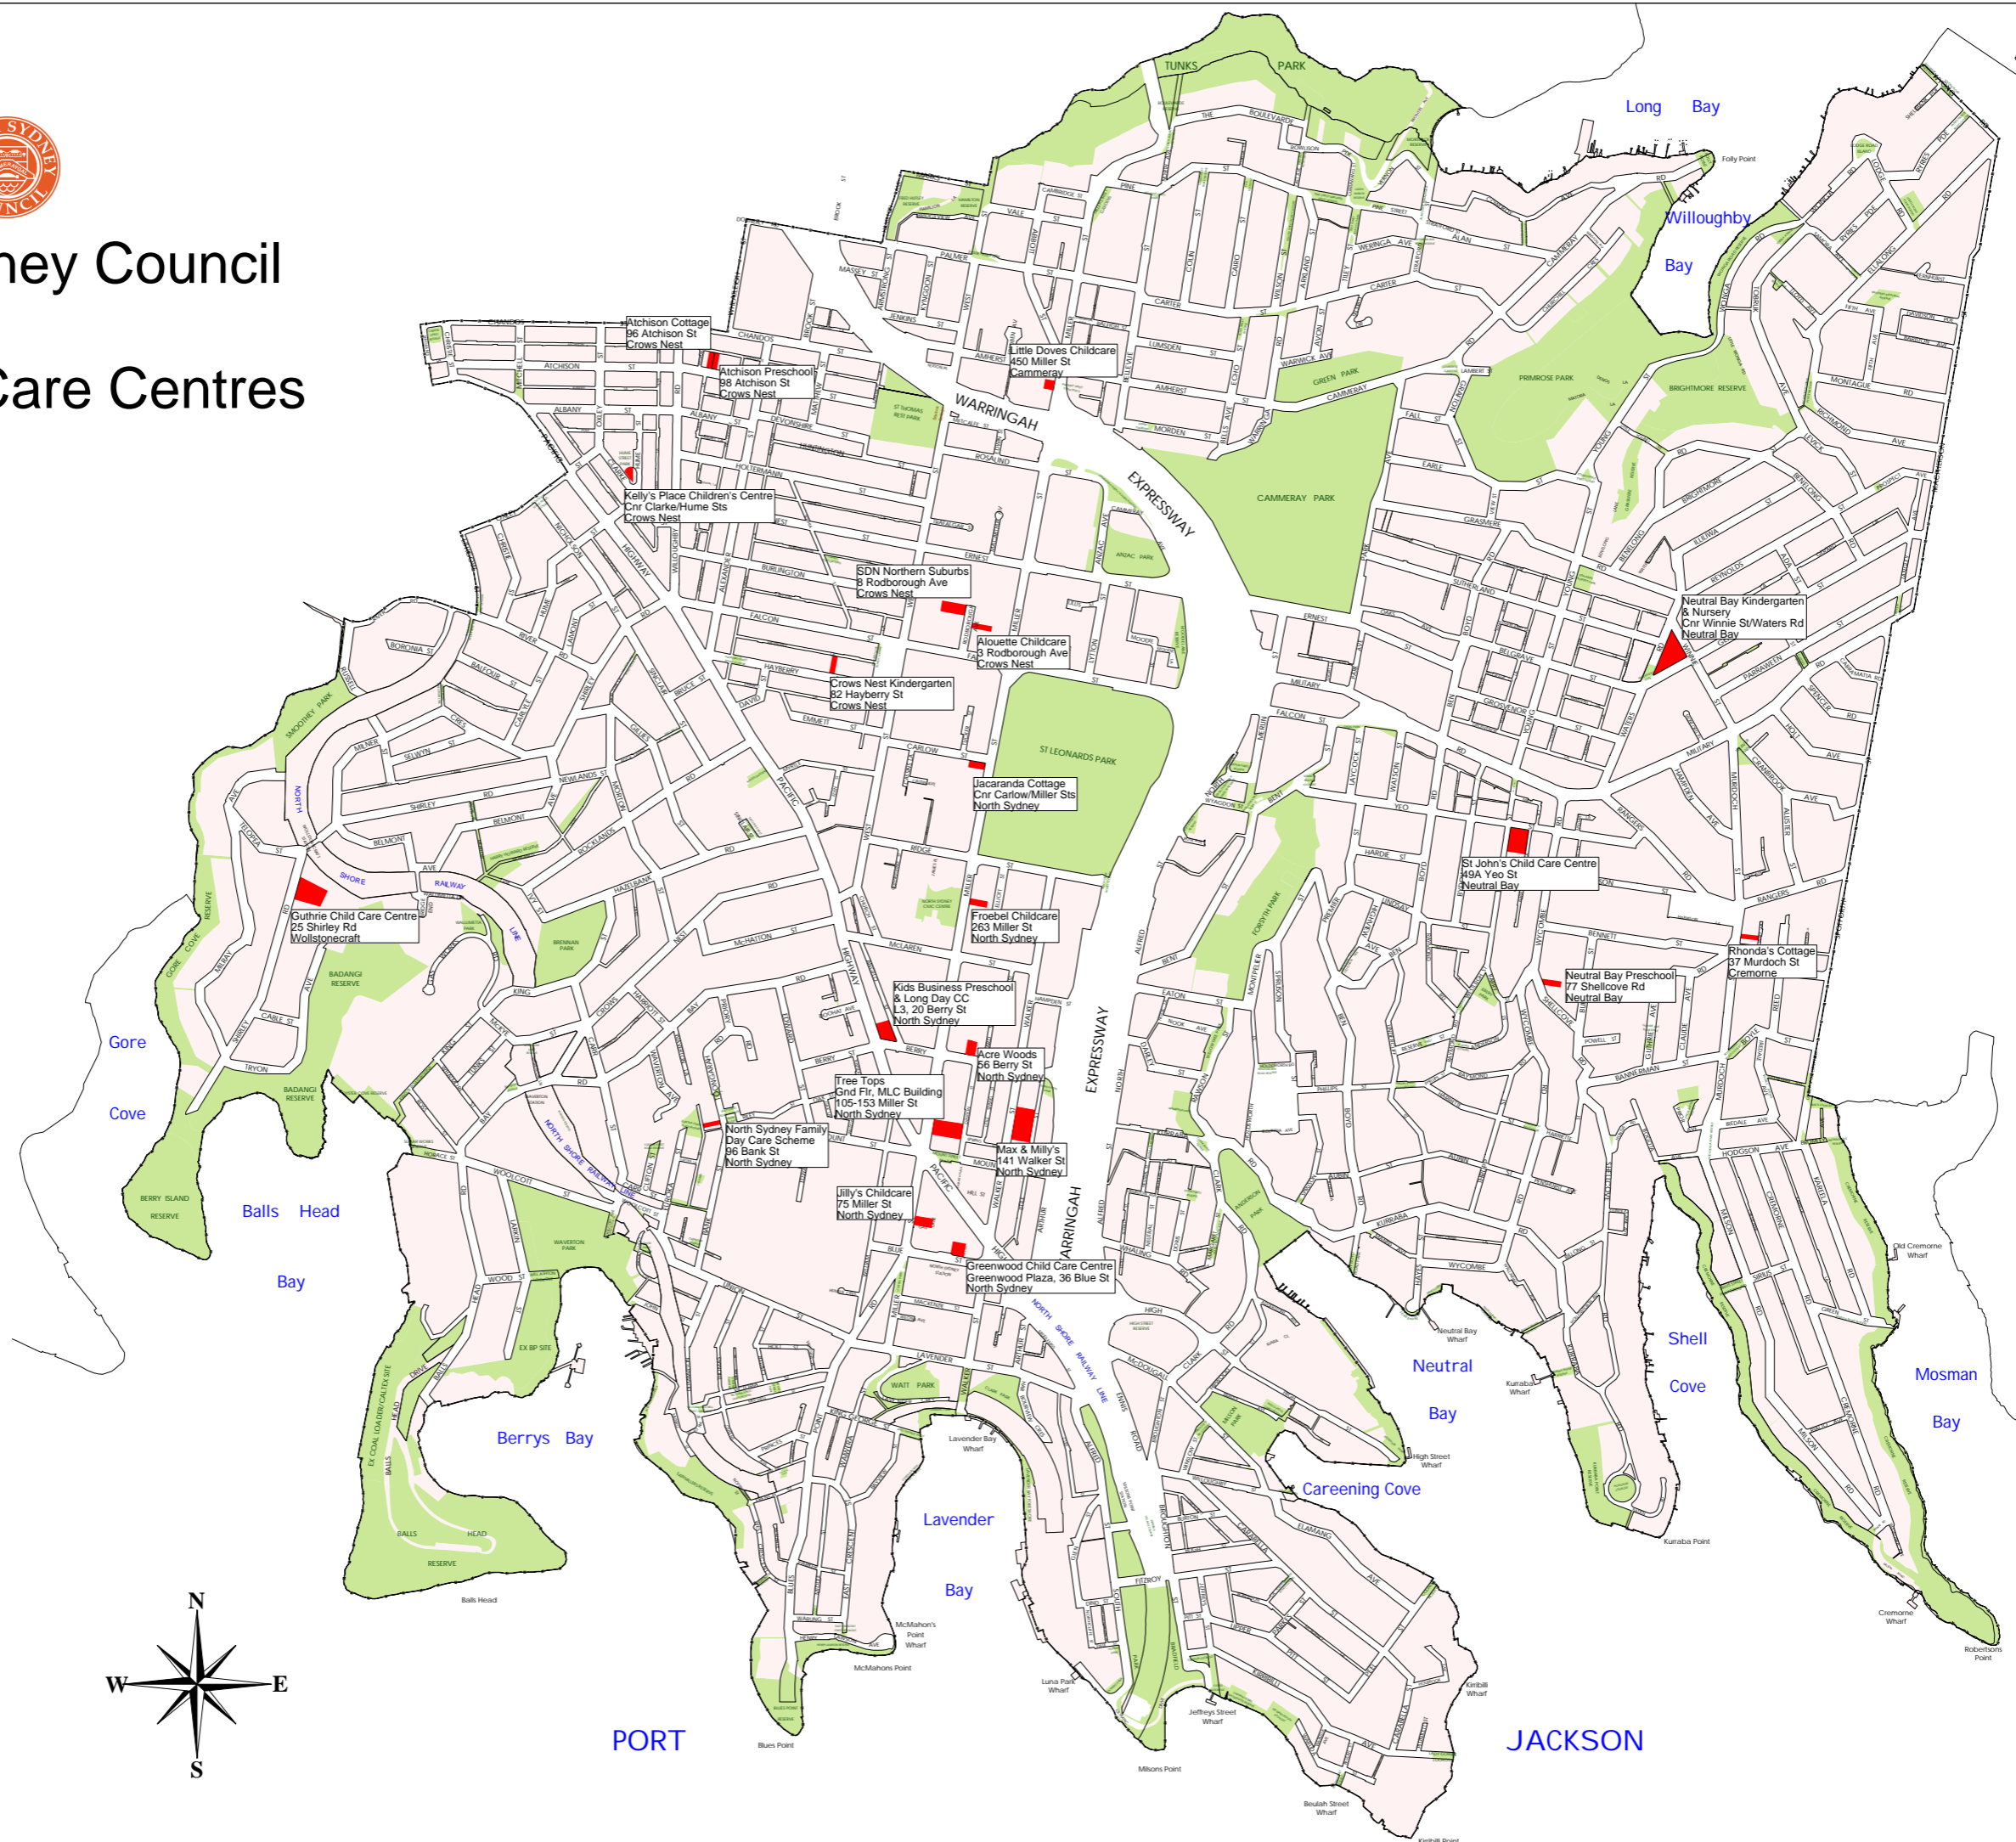

North Sydney Council

Long Day Care Centres

Date map printed 22/10/2009

North Sydney Council