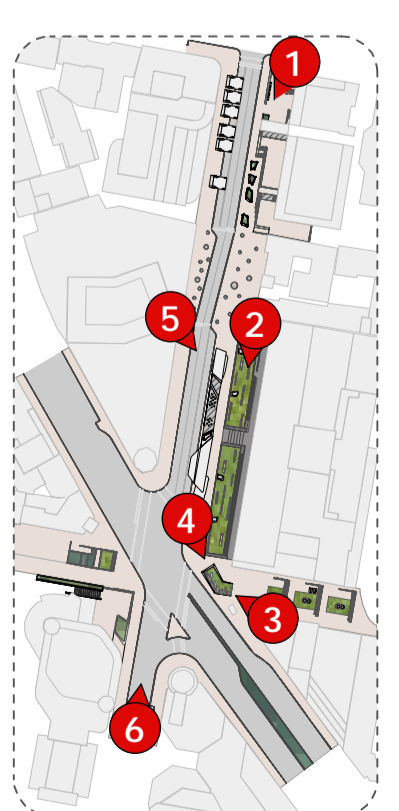

VIEW 05 - NORTH SYDNEY CENTRE - BUS SHELTER AND STREET LIFE

VIEWS KEY

North Sydney Council

VICTORIA CROSS, NORTH SYDNEY

NORTH SYDNEY CENTRE URBAN DESIGN PROJECT

MAY 2005_v04