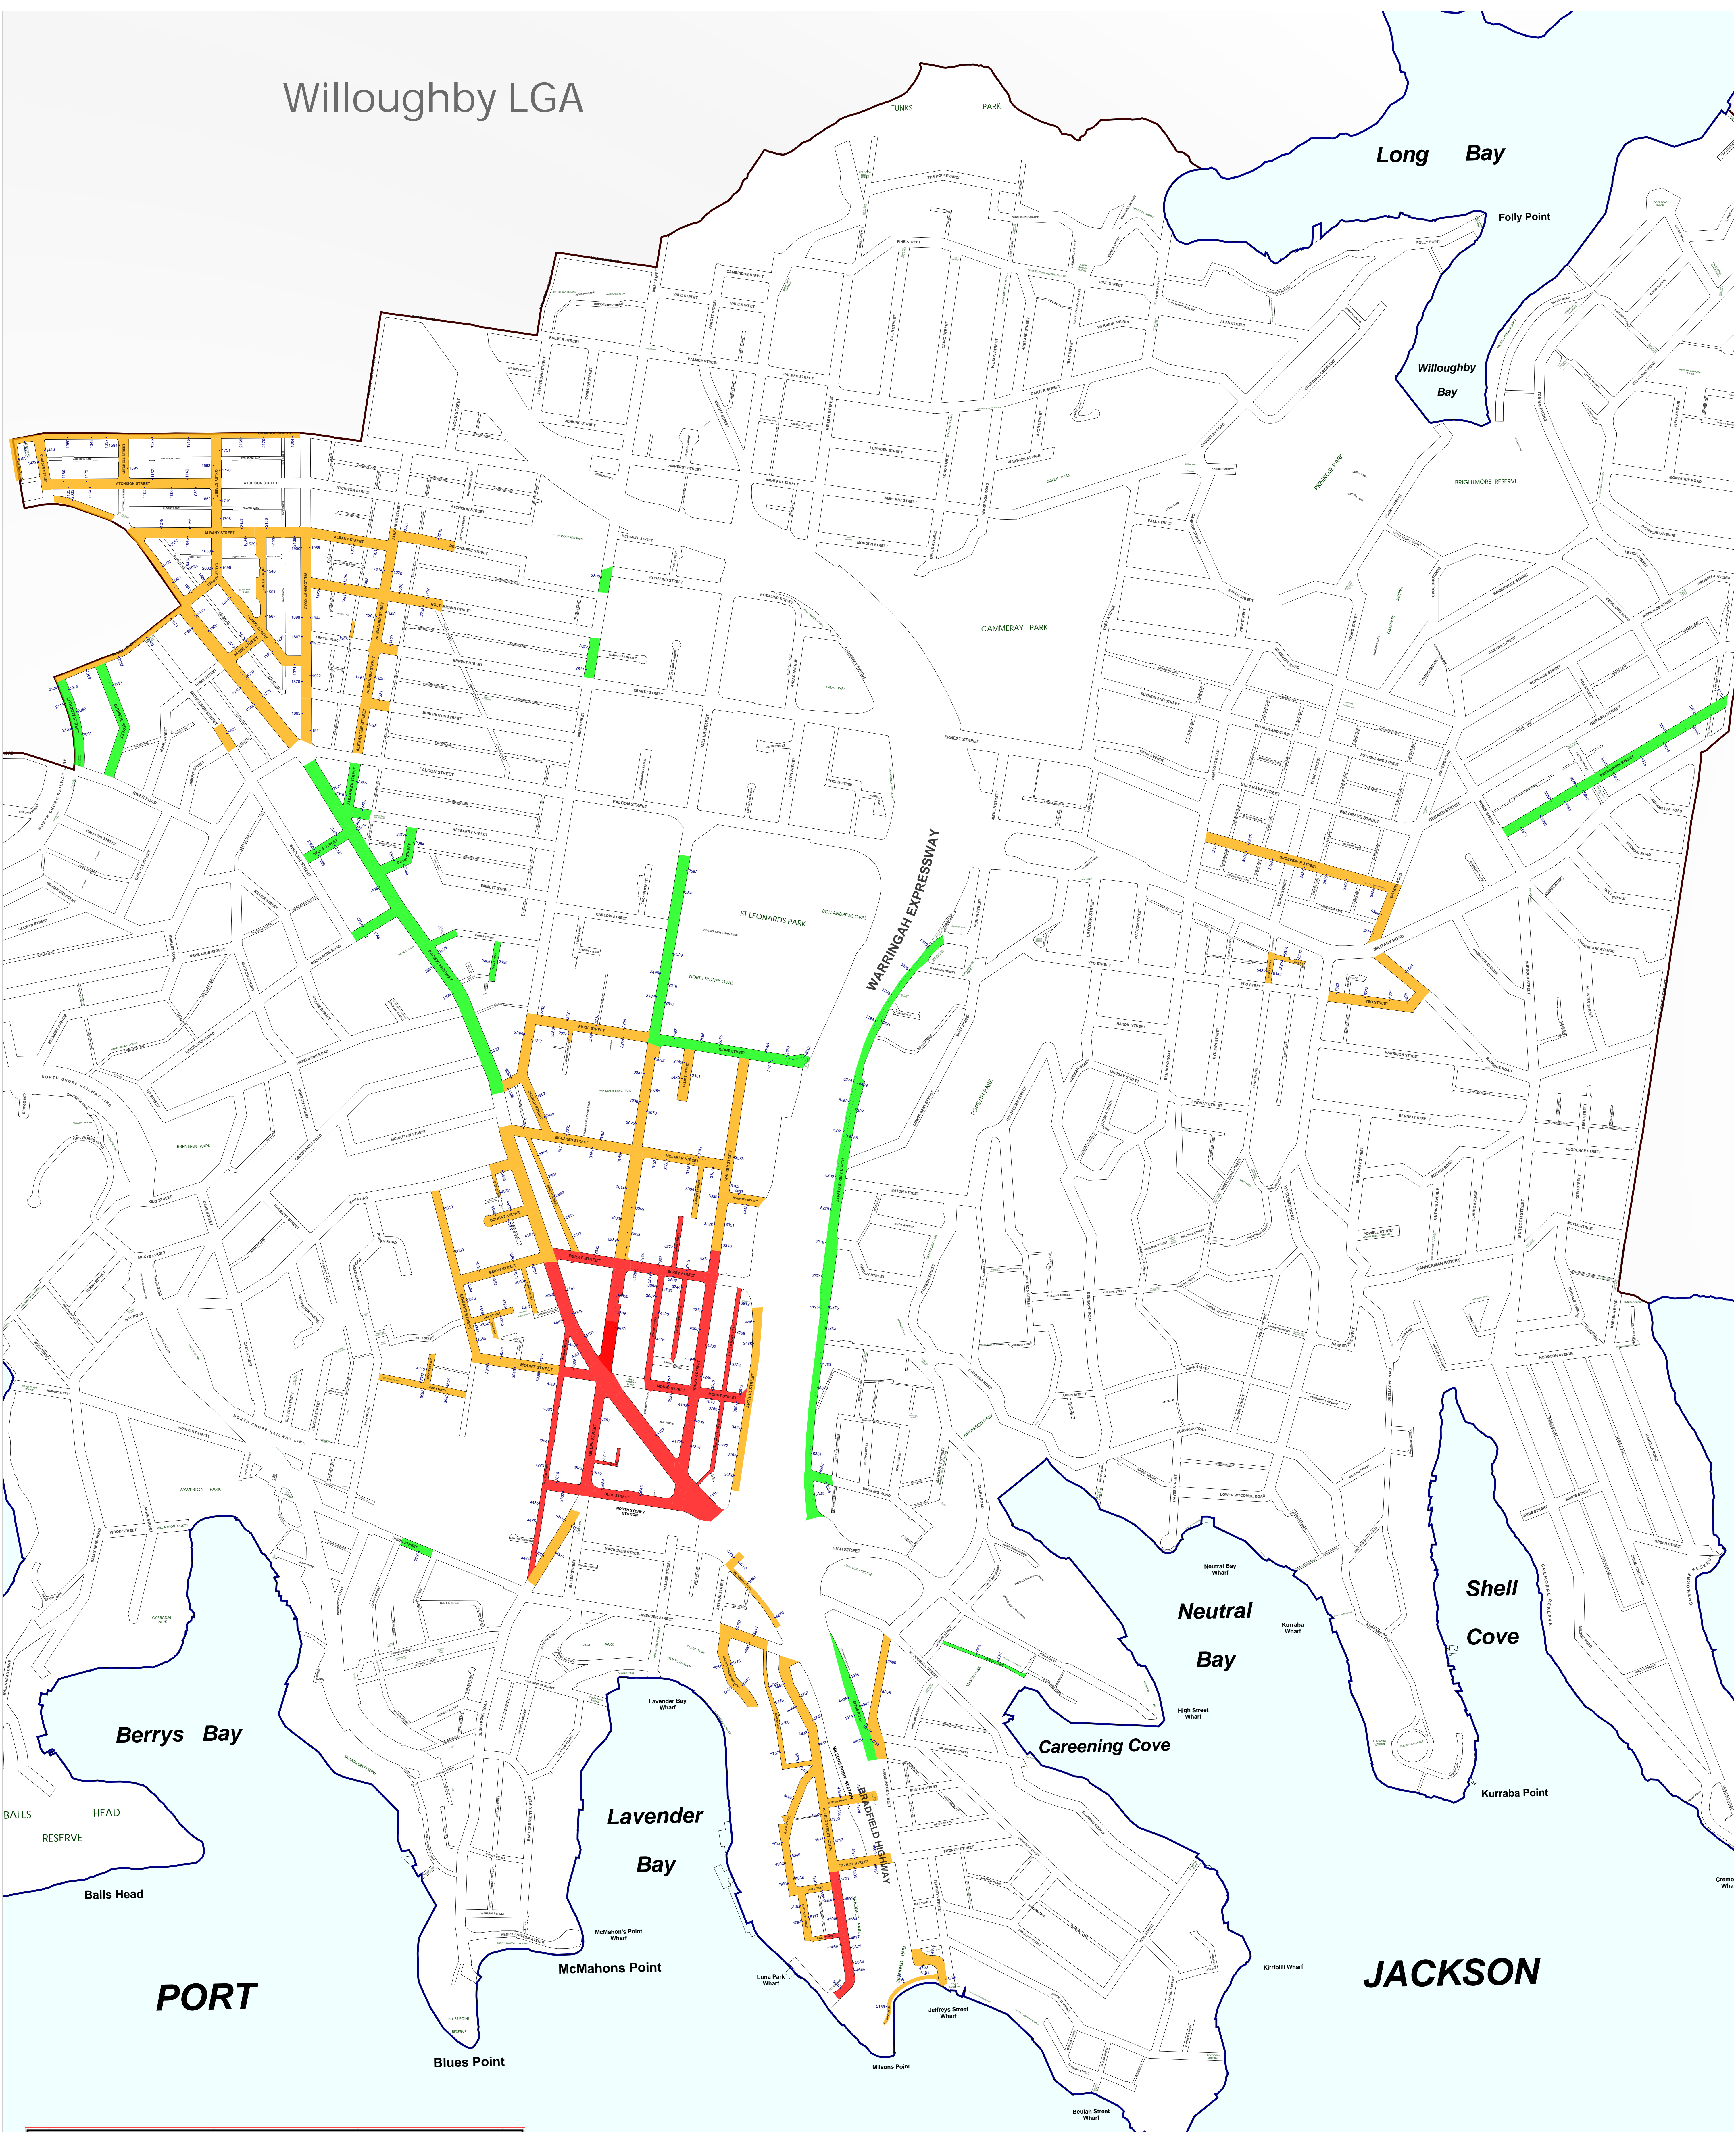

Willoughby LGA

Parking Meter Rates for 2024-2025		
Parking Demand Areas	Daytime Rate/hour	Evening Rate/hour
HIGH	\$8.70	\$4.90
MEDIUM	\$6.90	\$4.50
LOW	\$4.50	\$3.50

Note
 Parking for periods of less than 1 hour is available at a pro rata rate.
 Fees and charges was adopted by Council on 15 July 2024 (incl. GST)