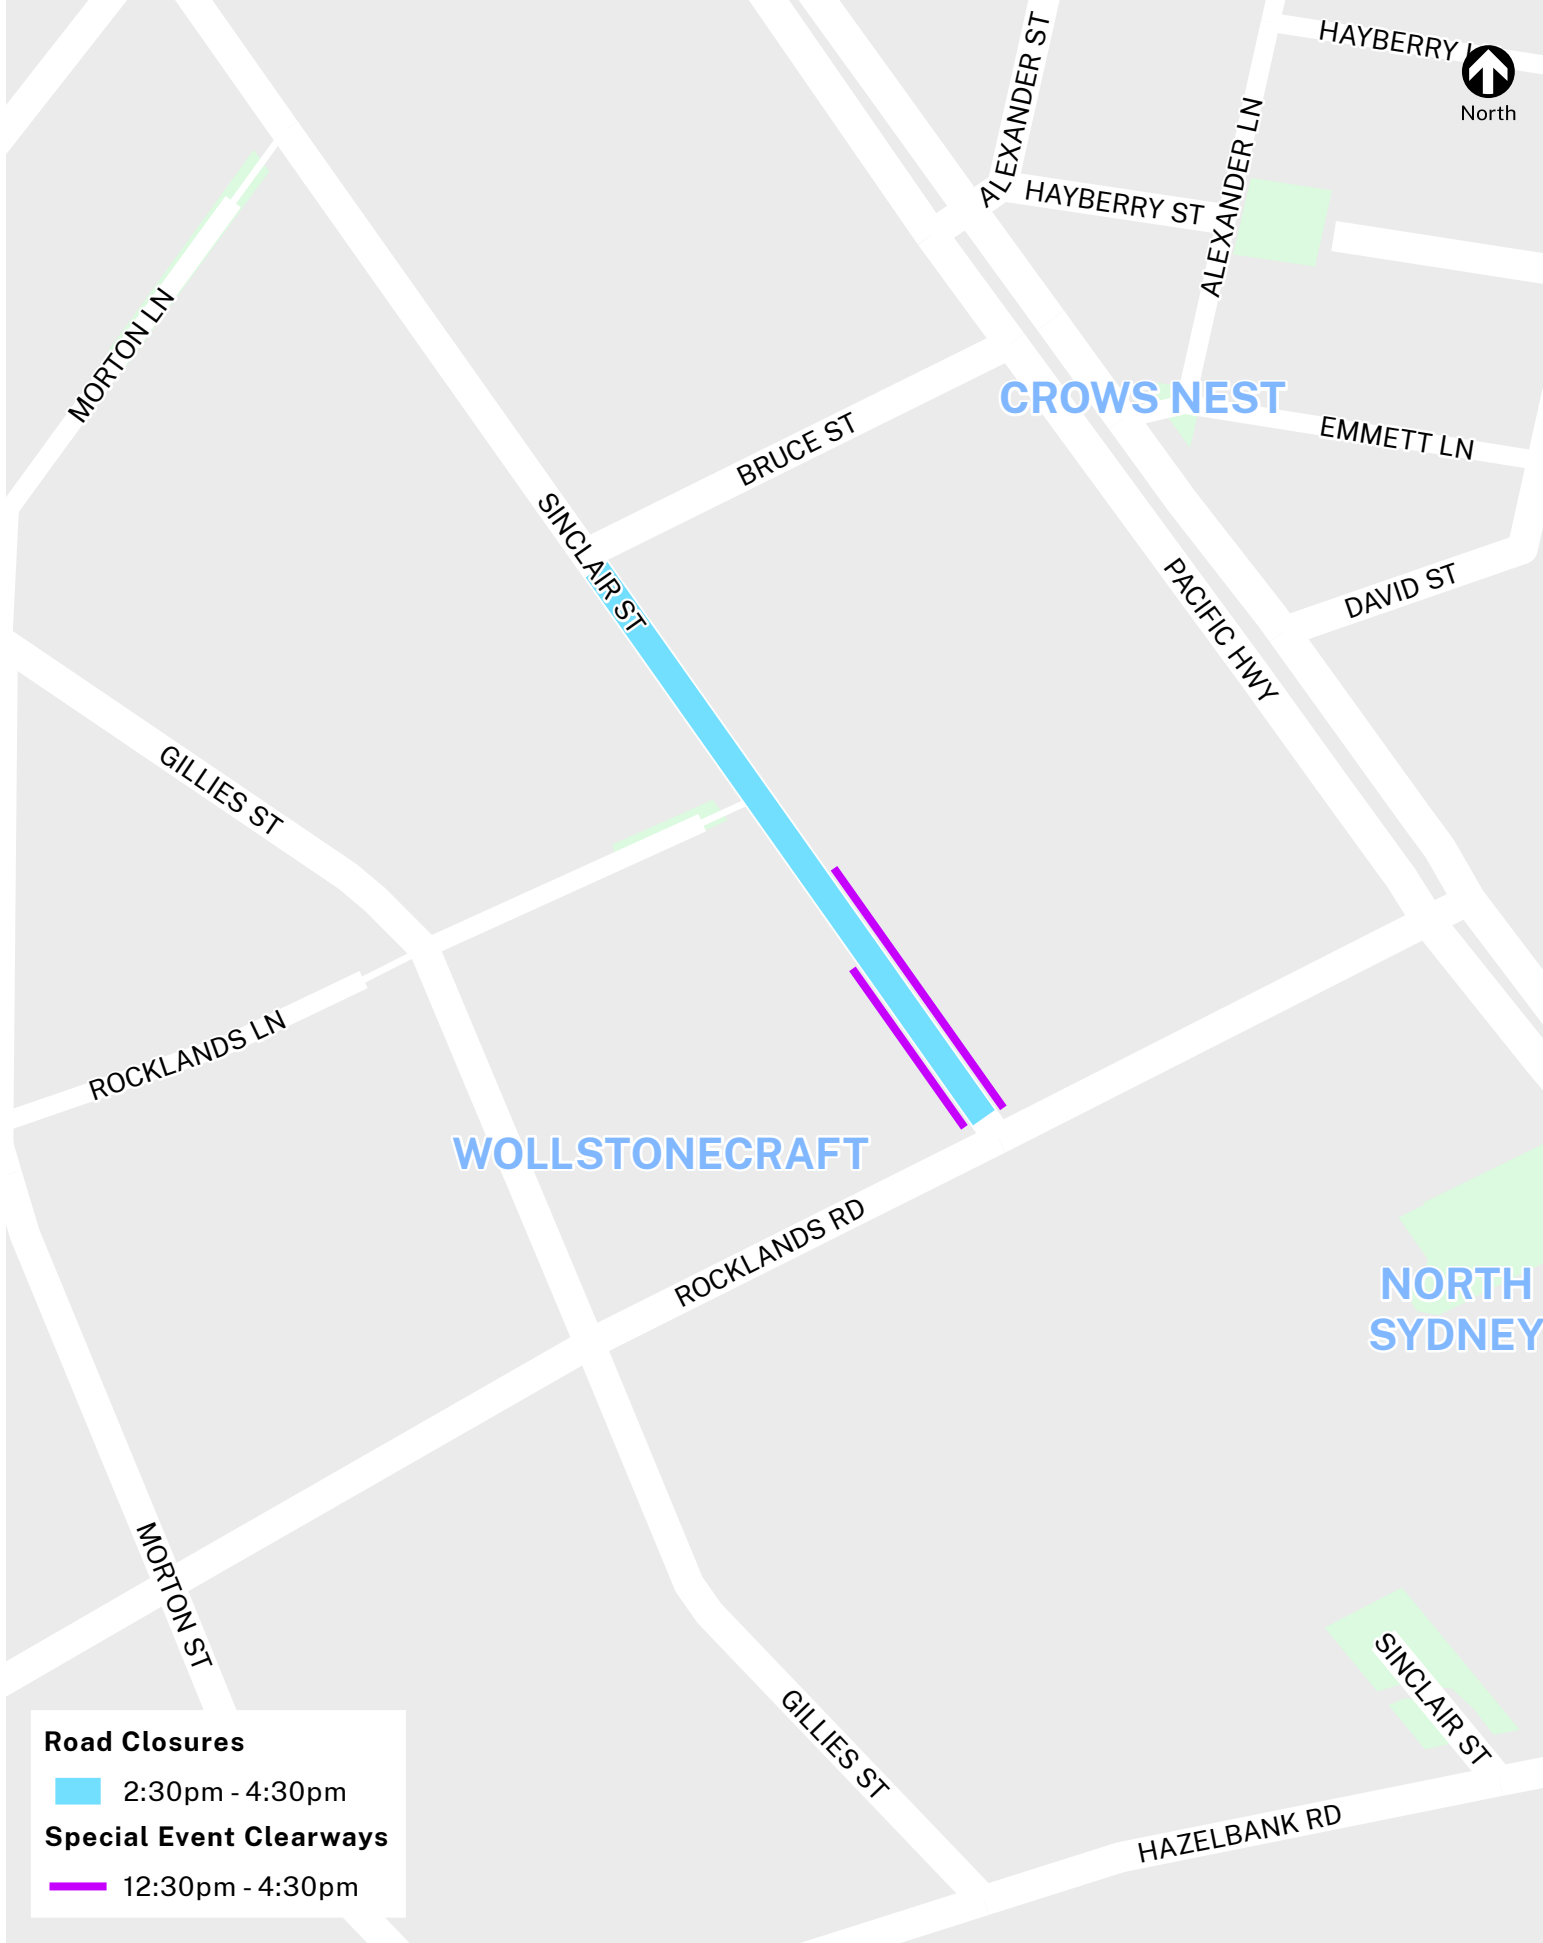

Police Operation - Wollstonecraft - Tuesday 22 October 2024

Road Closures & Special Event Clearways

Road Closures

2:30pm - 4:30pm

Special Event Clearways

12:30pm - 4:30pm

Visit livetraffic.com for more details. Visit transportnsw.info to plan your trip.