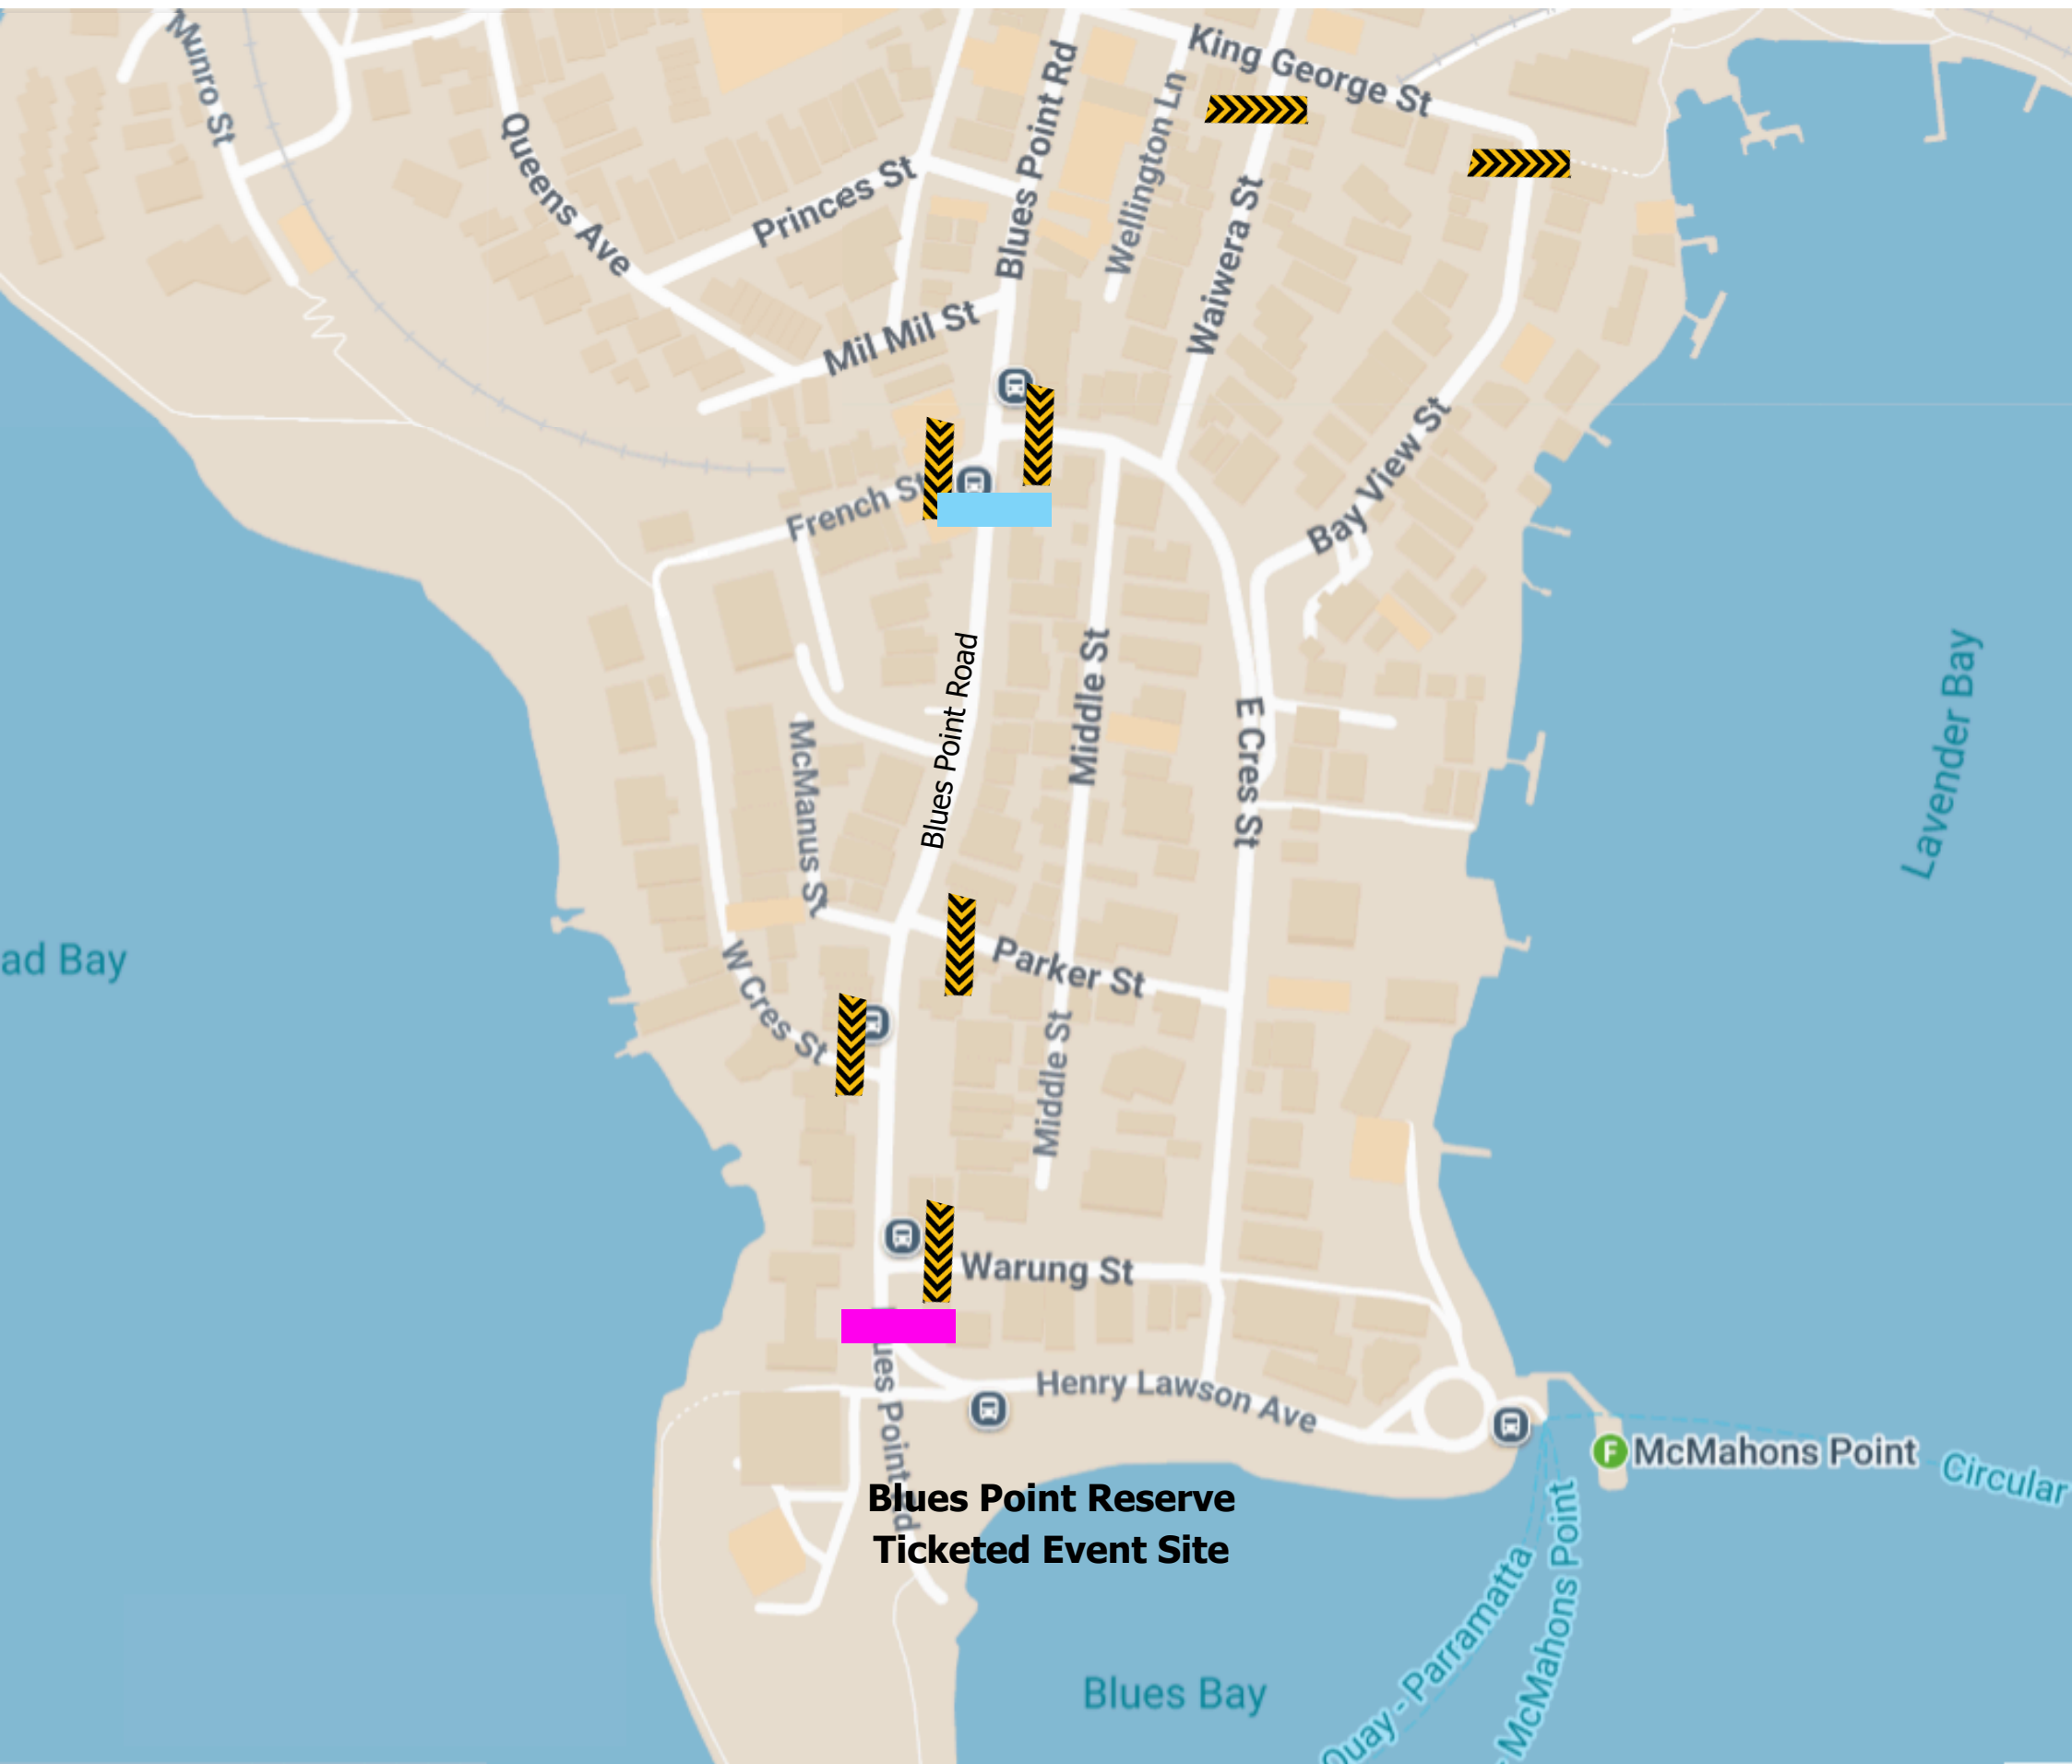

# North Sydney Council - New Year's Eve 2025

## Blues Point Resident Access

-  Road closure & fenced security checkpoint from 7pm 30Dec  
Residents/guests permitted access on foot  
(must travel to residences, no access to event site)
-  Road closure & fenced security checkpoint from 8am 30Dec  
Residents & ticket holders permitted access on foot
-  Road closure & fenced security checkpoint from 8am 31Dec  
Residents permitted access on foot