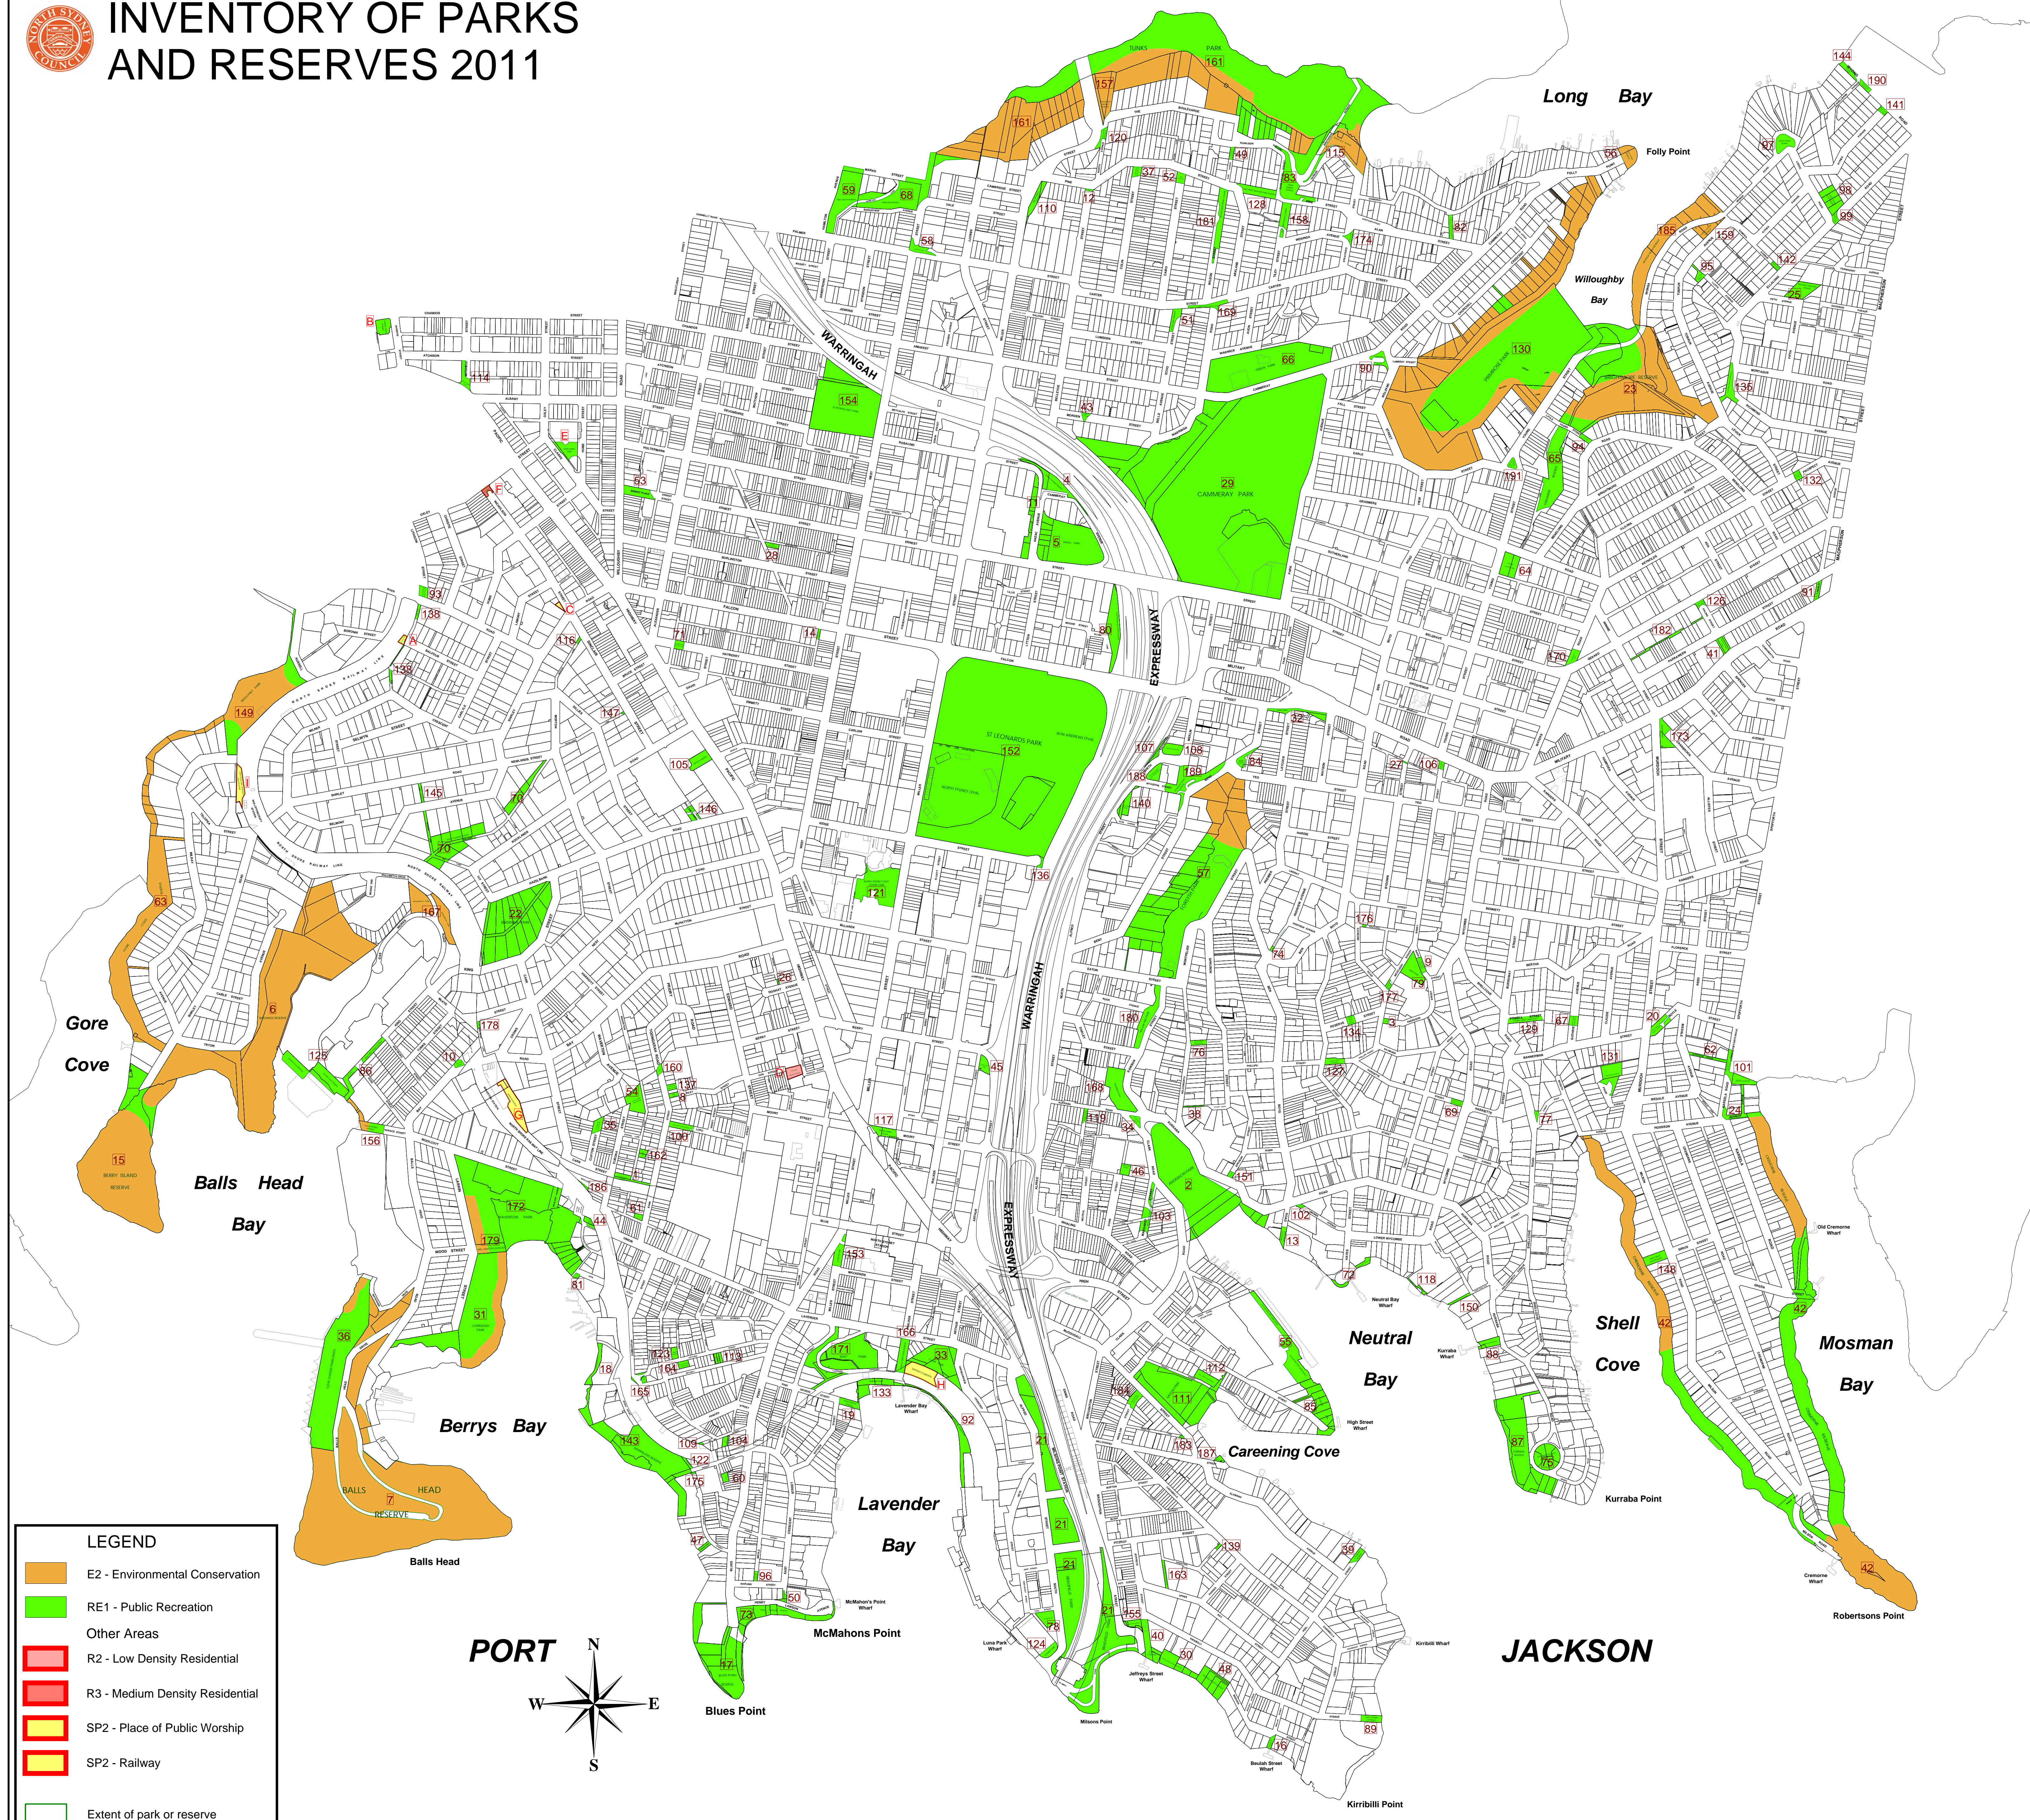

INVENTORY OF PARKS AND RESERVES 2011

LEGEND

- E2 - Environmental Conservation
- RE1 - Public Recreation
- Other Areas
- R2 - Low Density Residential
- R3 - Medium Density Residential
- SP2 - Place of Public Worship
- SP2 - Railway
- Extent of park or reserve