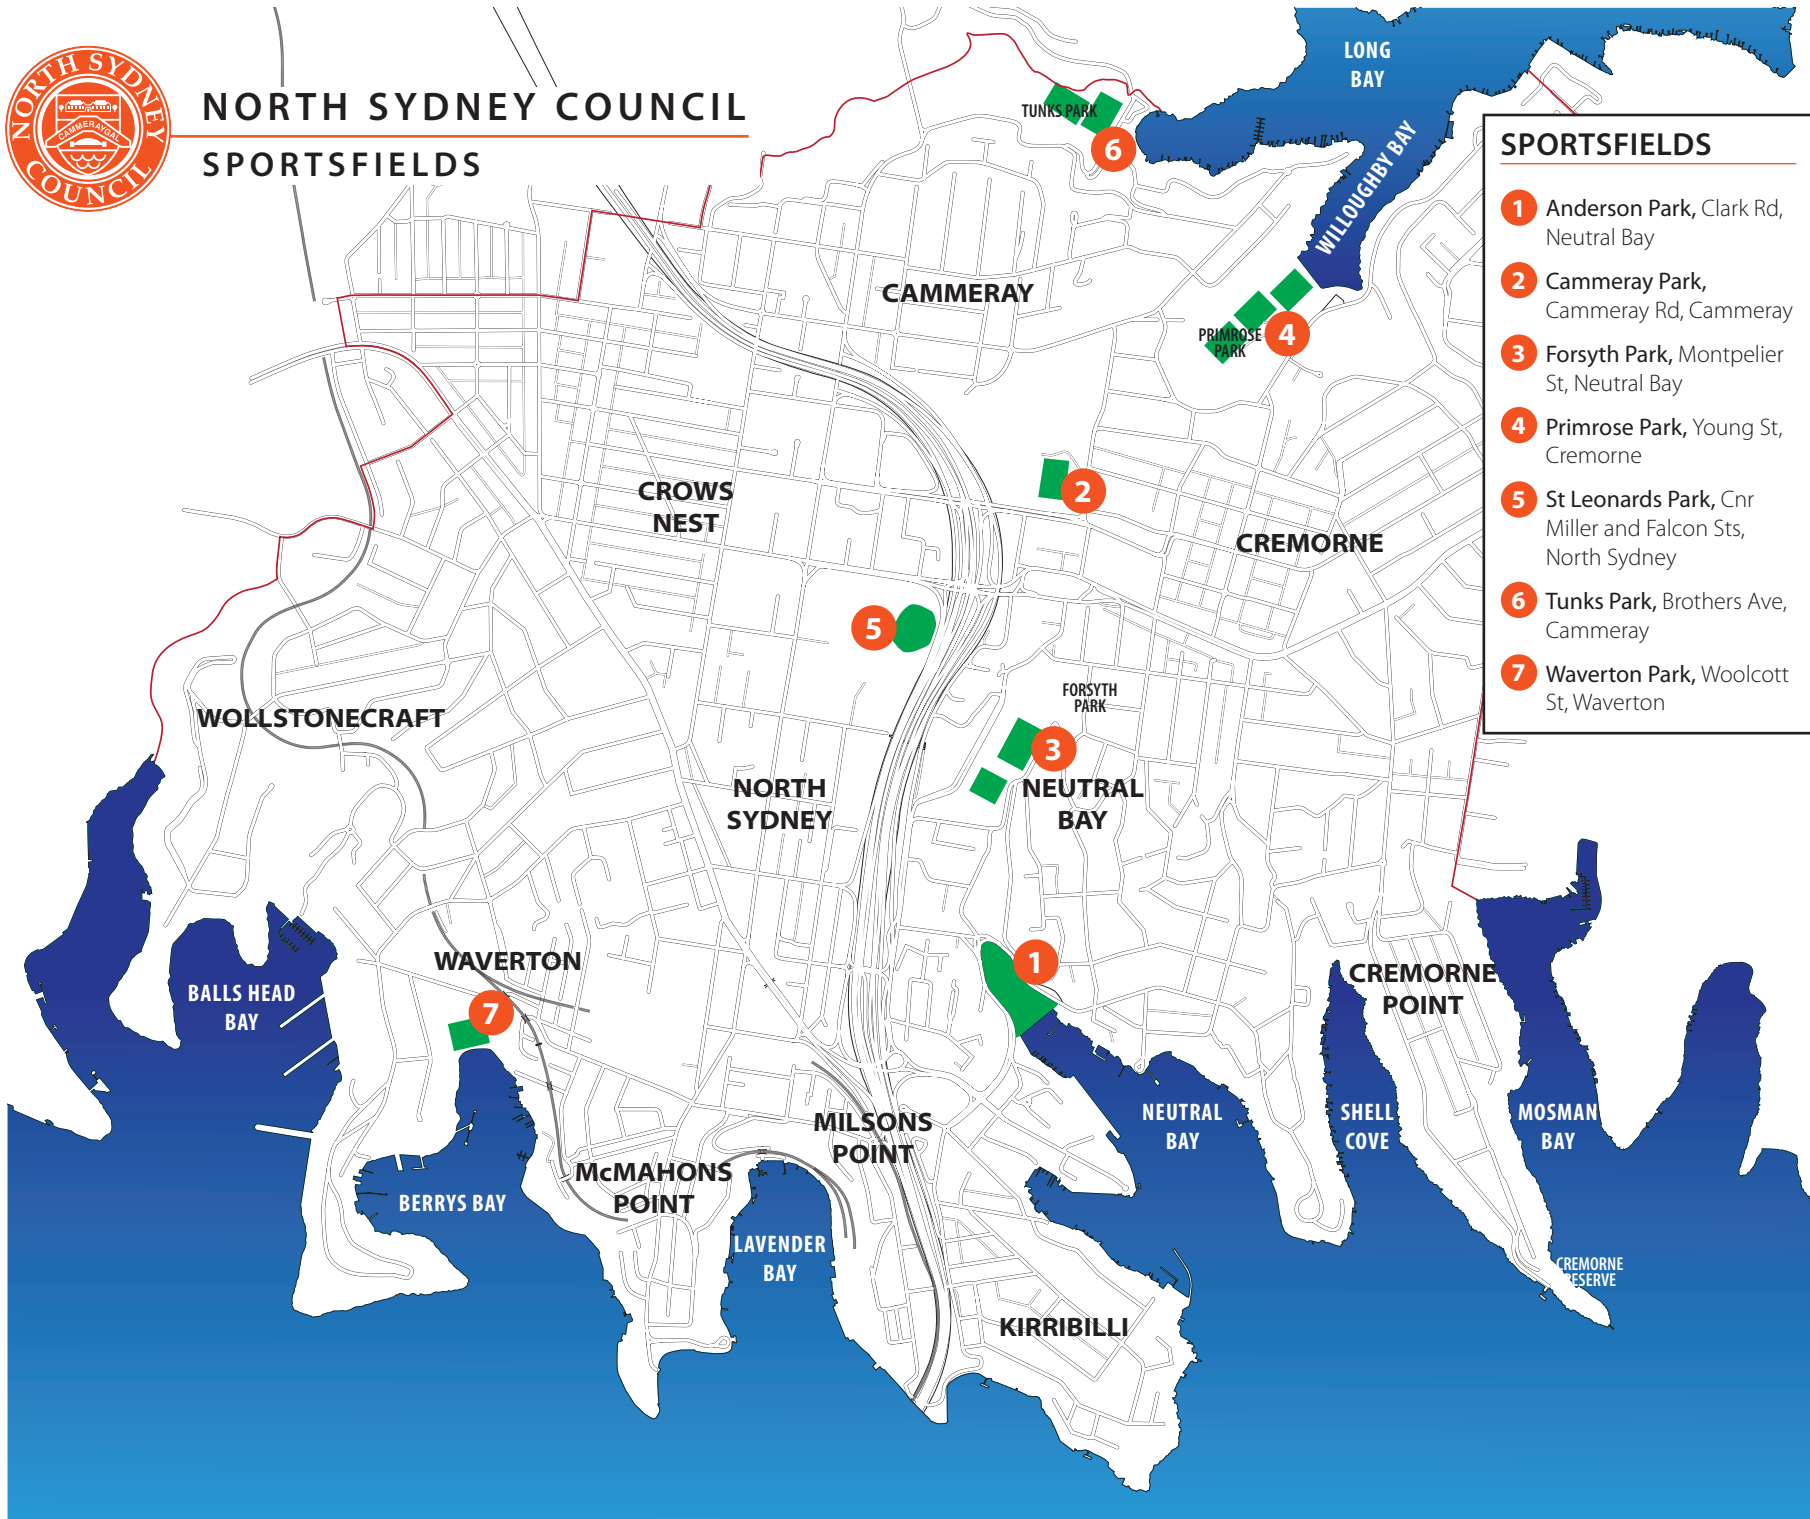

NORTH SYDNEY COUNCIL

SPORTSFIELDS

- ### SPORTSFIELDS
- 1 Anderson Park, Clark Rd, Neutral Bay
 - 2 Cammeray Park, Cammeray Rd, Cammeray
 - 3 Forsyth Park, Montpelier St, Neutral Bay
 - 4 Primrose Park, Young St, Cremorne
 - 5 St Leonards Park, Cnr Miller and Falcon Sts, North Sydney
 - 6 Tunks Park, Brothers Ave, Cammeray
 - 7 Waverton Park, Woolcott St, Waverton