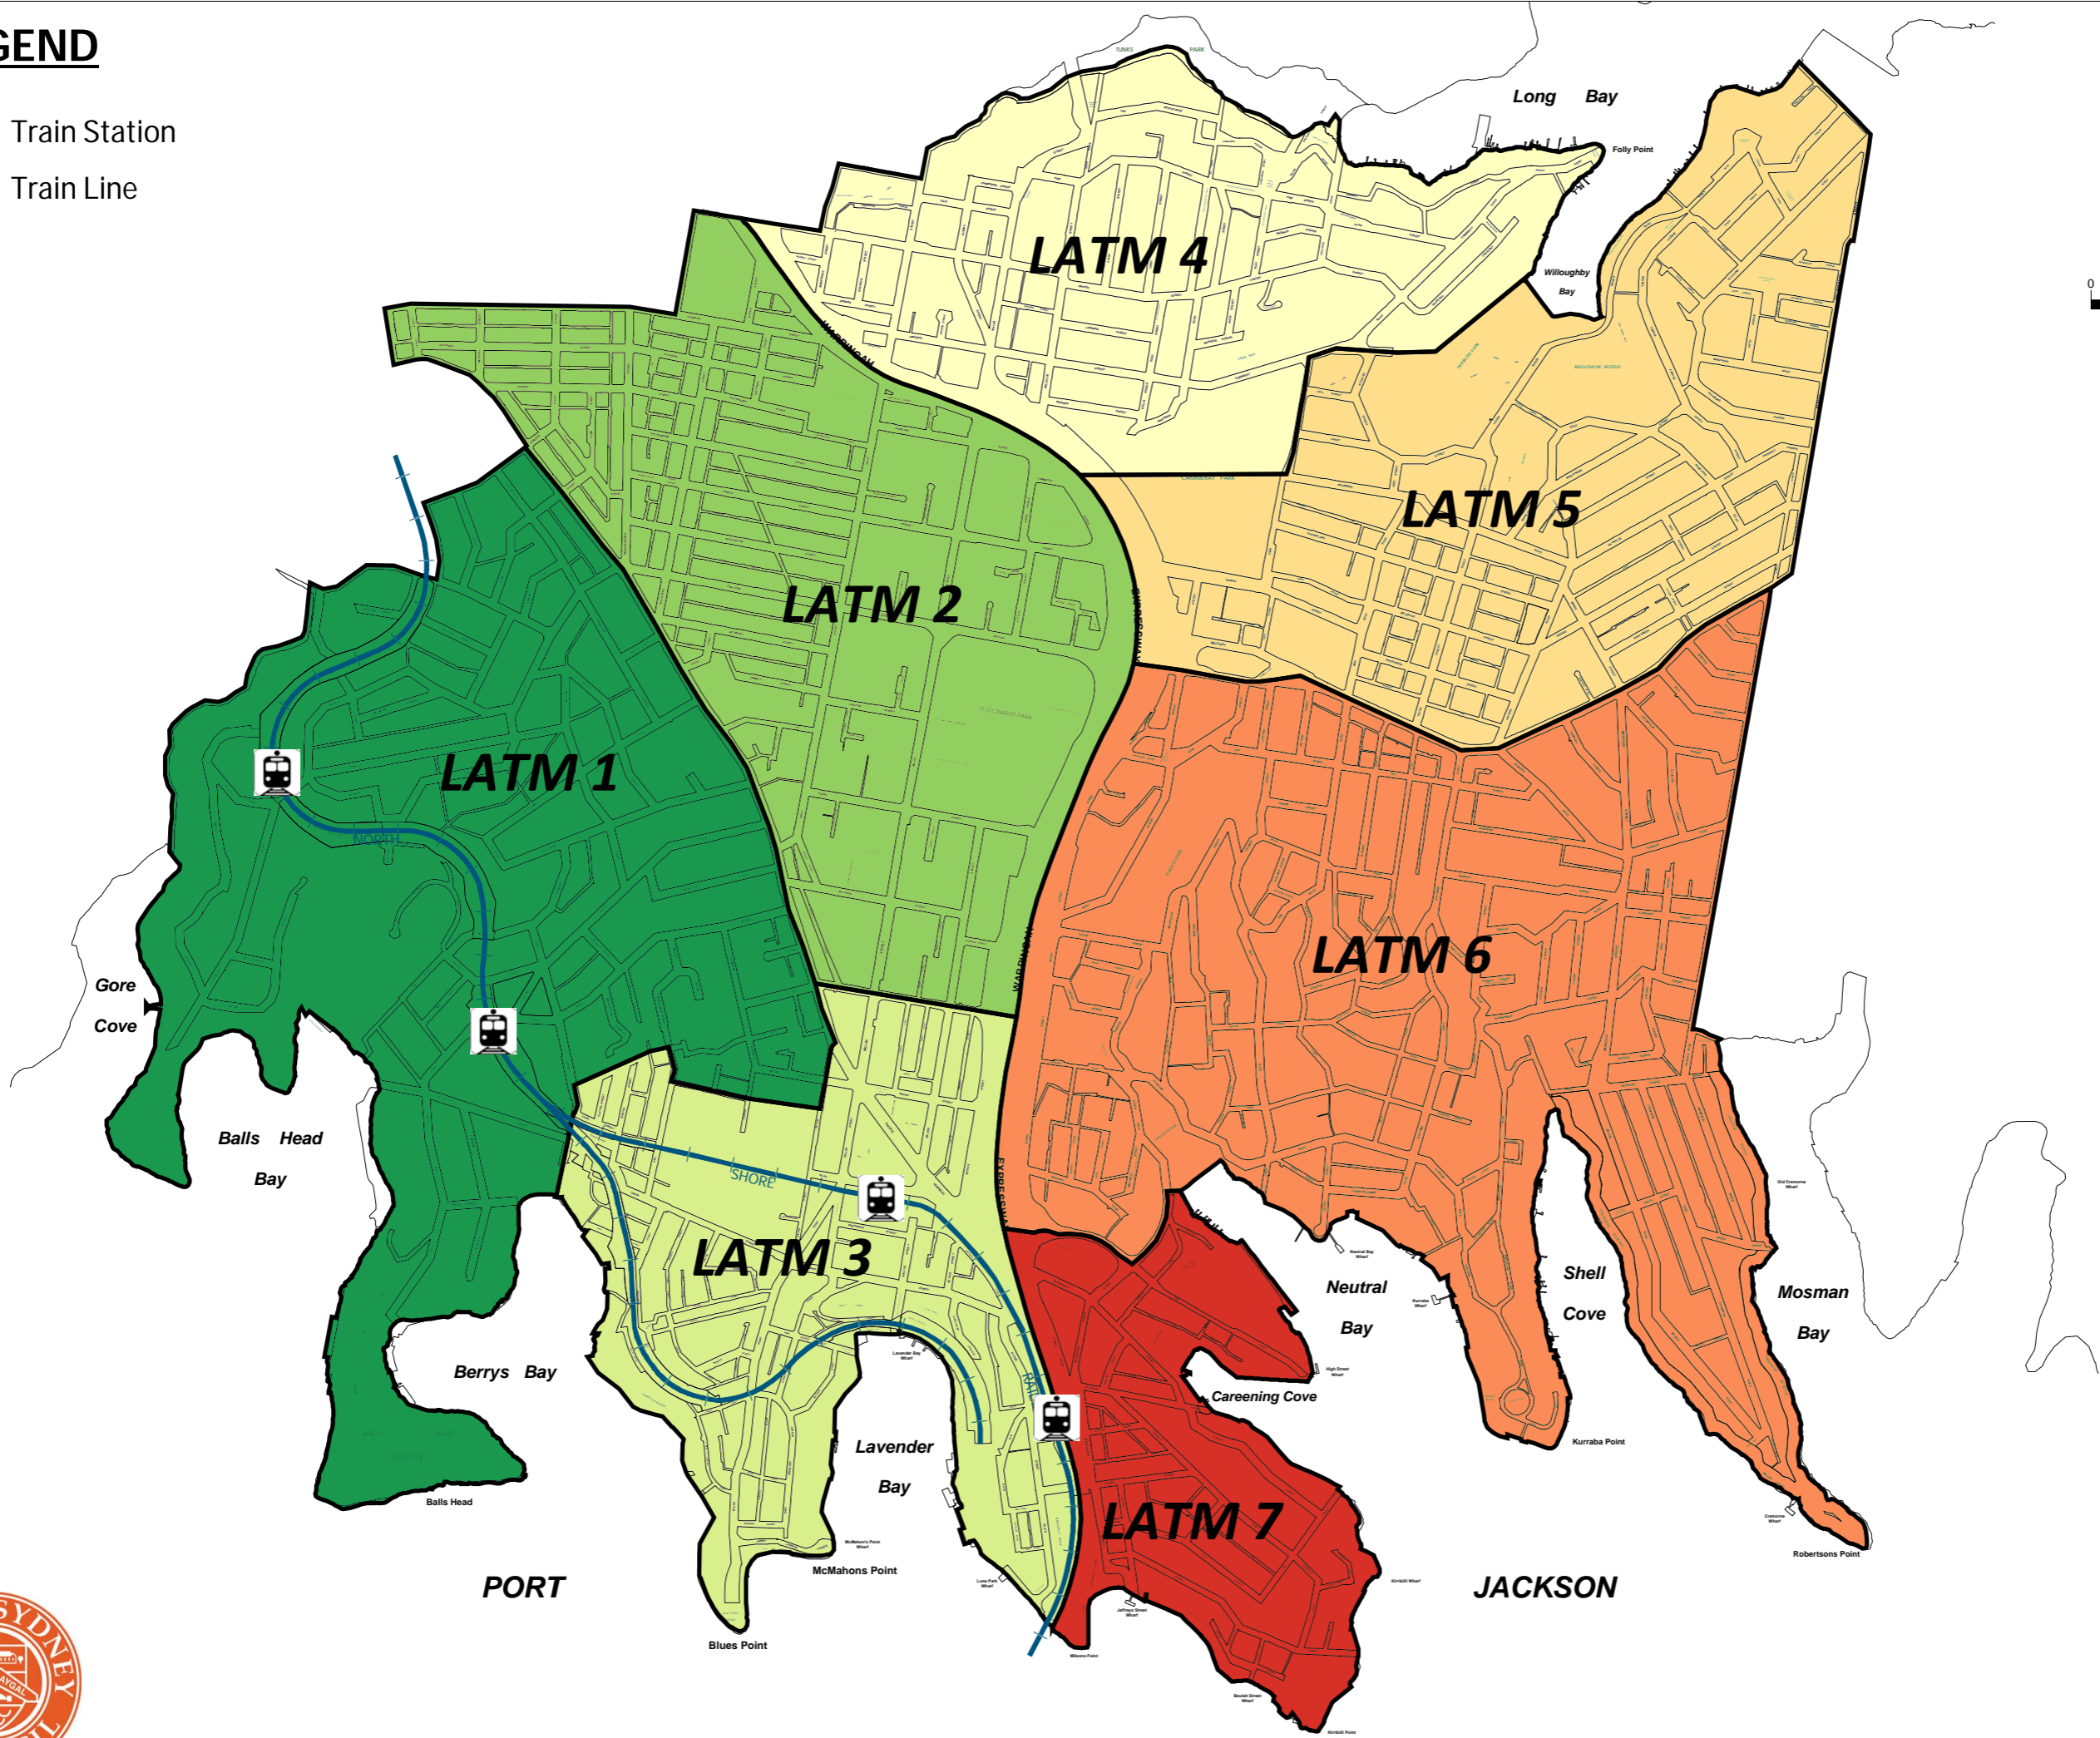

LEGEND

-  Train Station
-  Train Line

Scale 1:15000

Local Area Traffic Management Zones